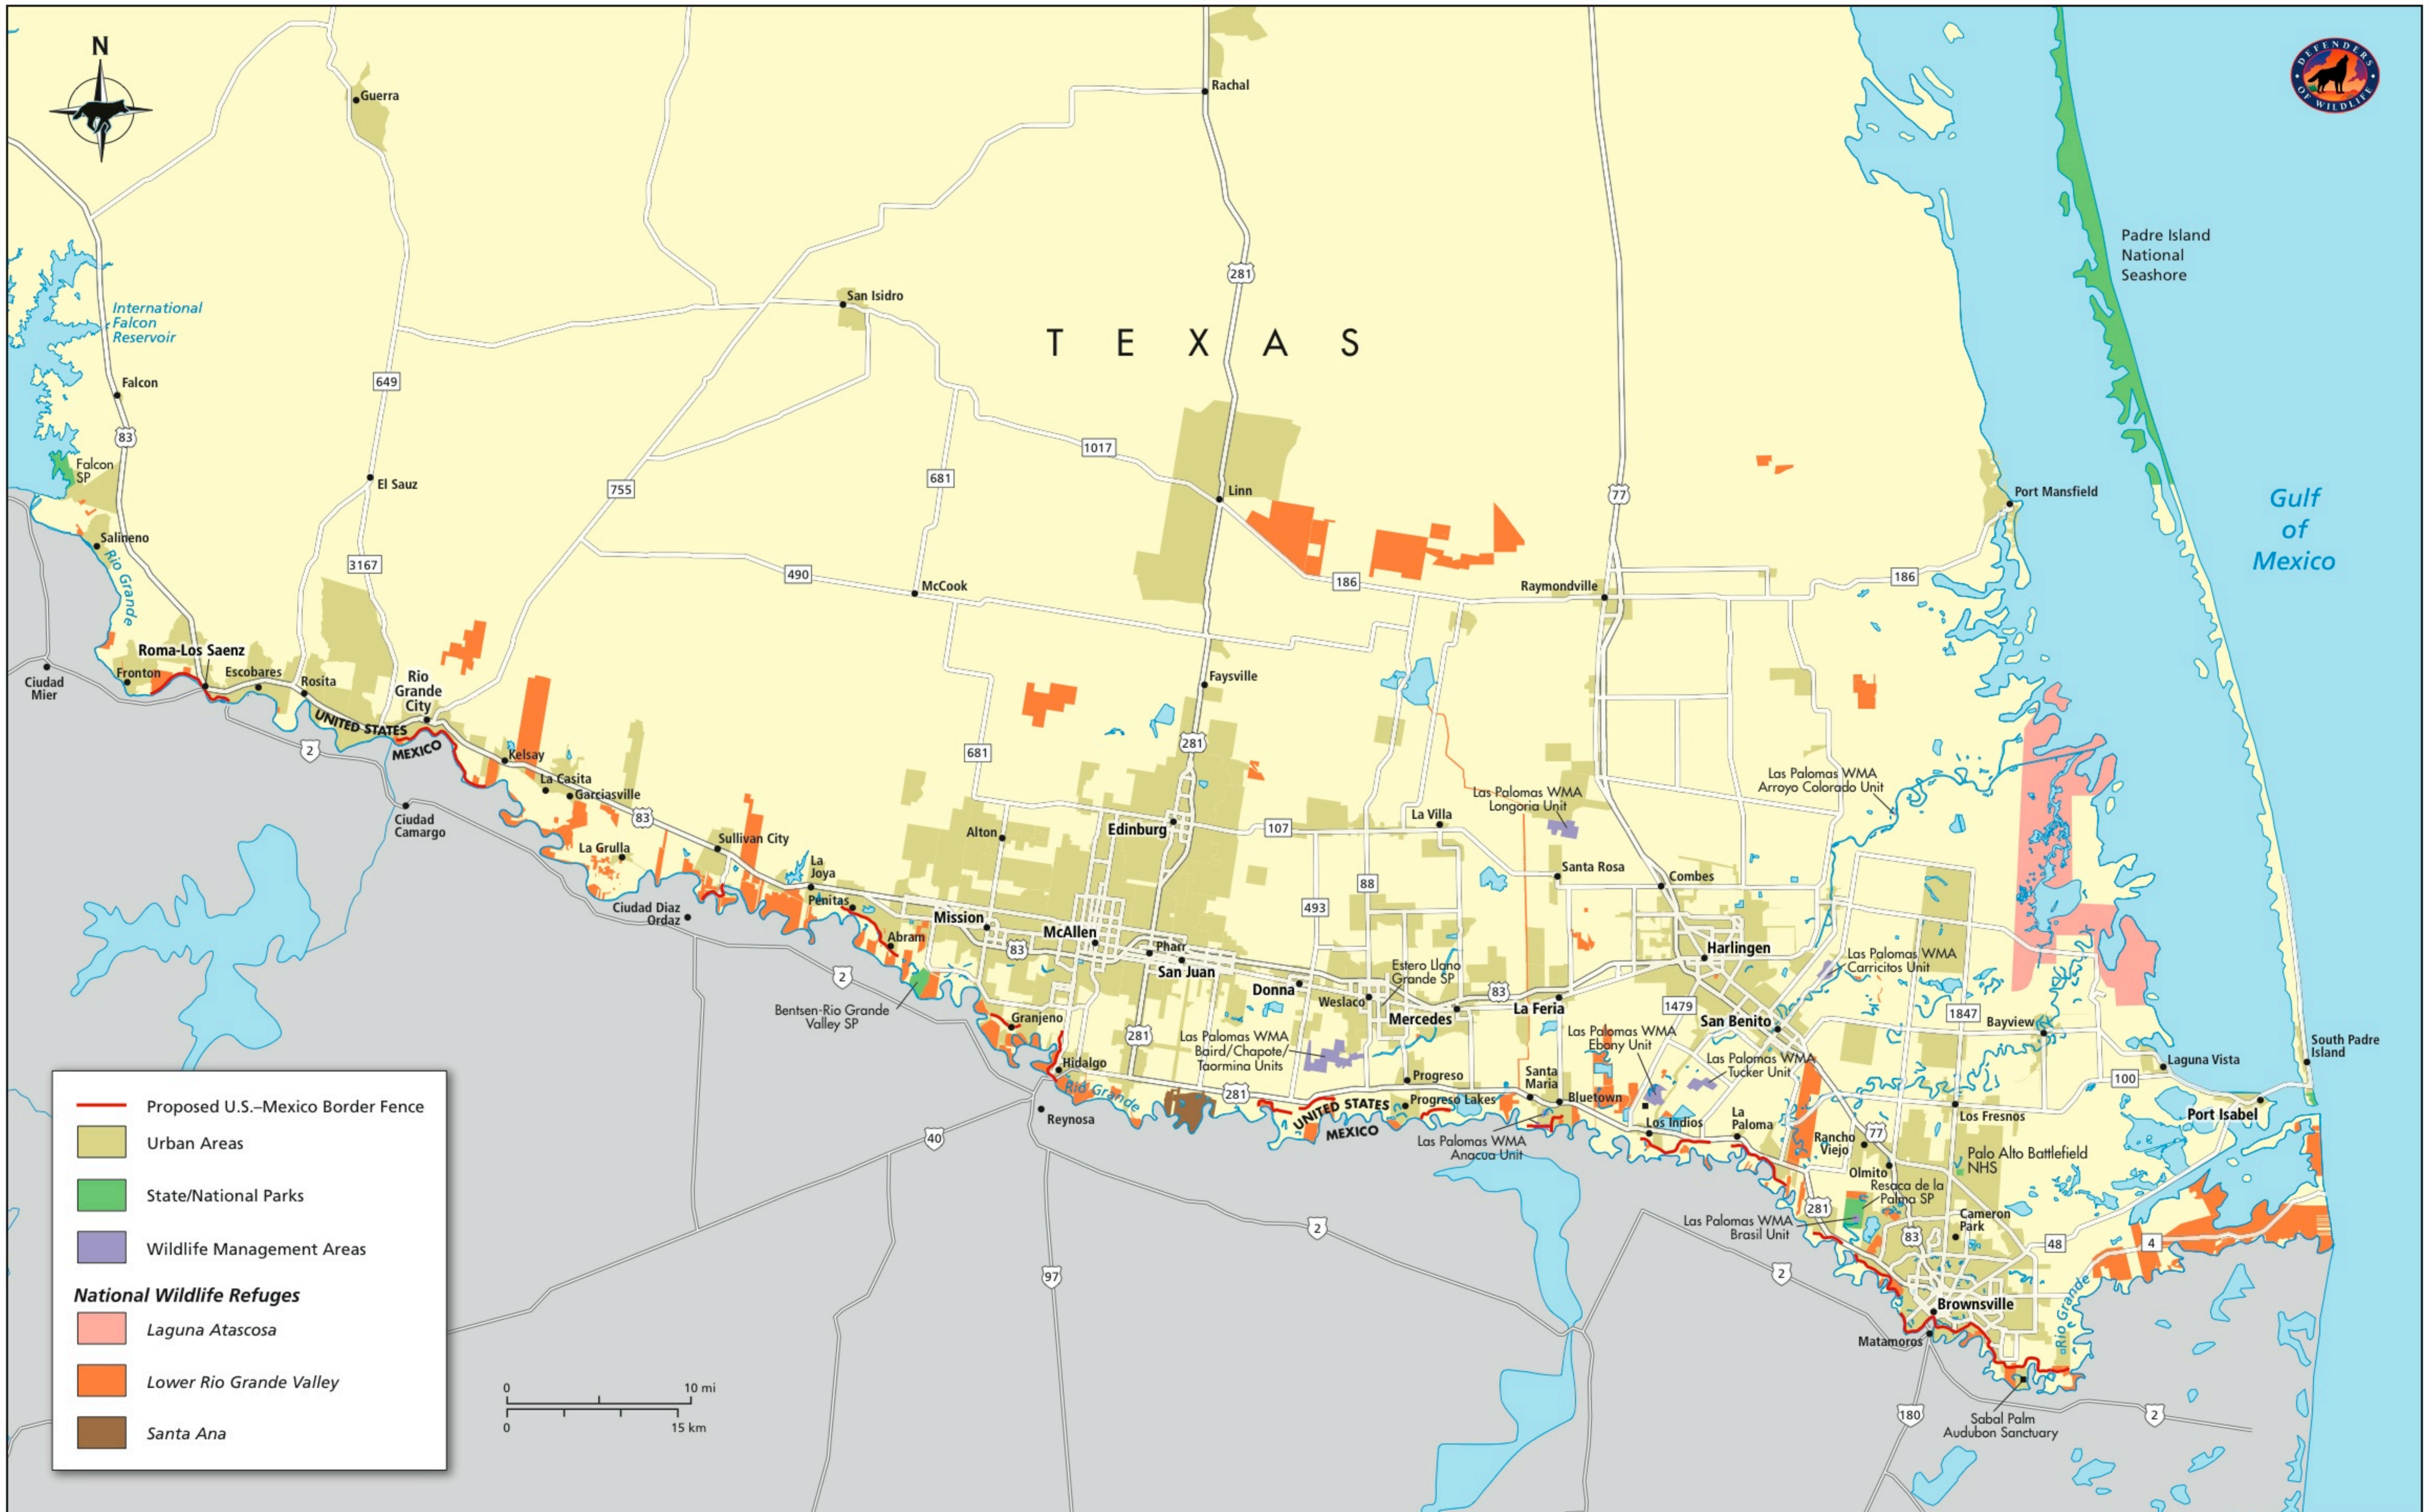

T E X A S

-  Proposed U.S.-Mexico Border Fence
-  Urban Areas
-  State/National Parks
-  Wildlife Management Areas
- National Wildlife Refuges**
-  Laguna Atascosa
-  Lower Rio Grande Valley
-  Santa Ana