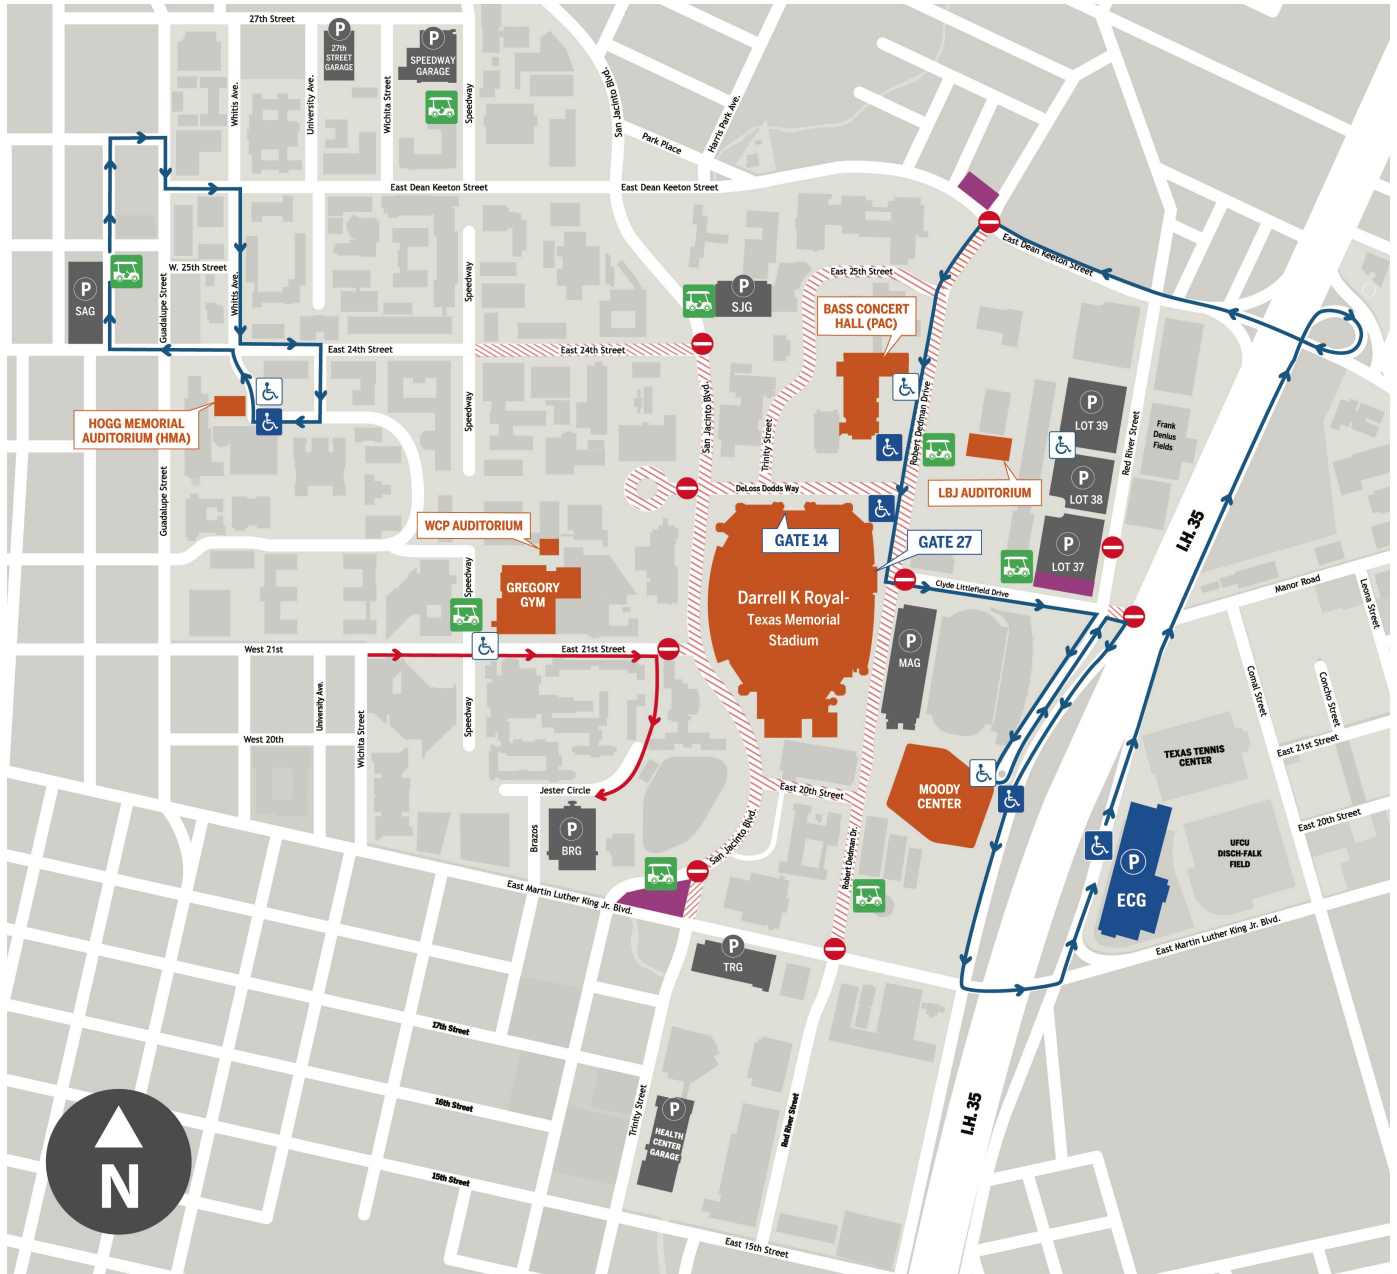

The University of Texas at Austin

SATURDAY, MAY 9, 2026

COMMENCEMENT CEREMONIES | VENUES, PARKING AND SHUTTLES

LEGEND

ONE WAY

GOLF CART SHUTTLE STOP

RIDESHARE DROP-OFF

ROAD CLOSURES

DKR ADA ENTRANCES:
GATE 14 AND 27

ADA SHUTTLE STOP

ADA DROP-OFF FOR
PRIVATE VEHICLES

ADA SHUTTLE ROUTES

SHUTTLES WILL RUN FROM 6 AM TO 11 PM FROM EAST CAMPUS GARAGE TO BASS CONCERT HALL, DKR, AND THE MOODY CENTER.
SHUTTLES WILL ALSO RUN FROM SAN ANTONIO GARAGE (SAG) TO HOGG MEMORIAL AUDITORIUM (HMA) FROM 12 PM TO 5 PM.