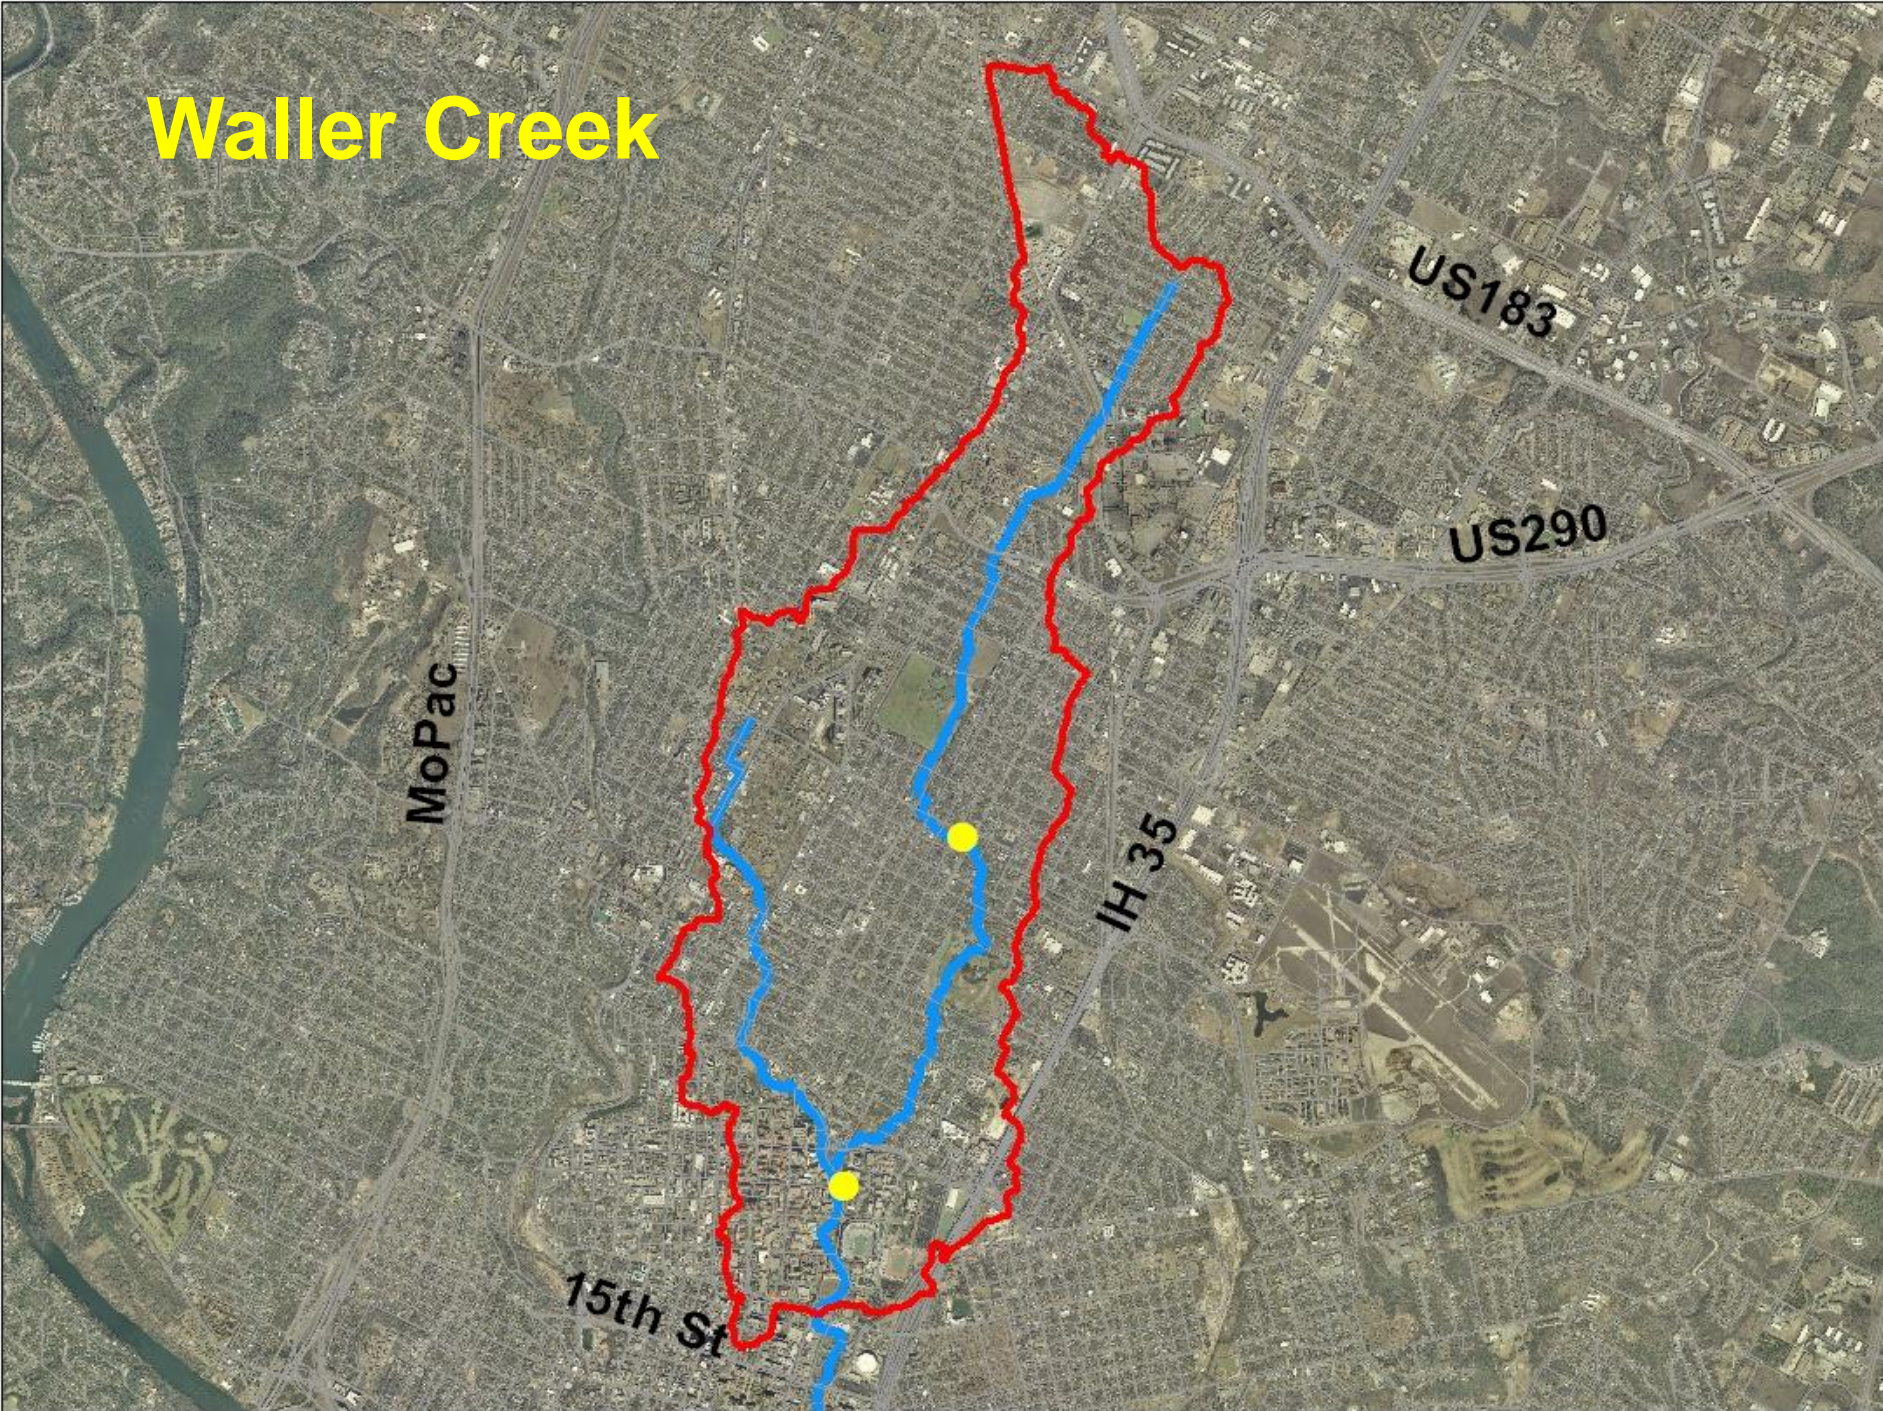

Waller Creek

MoPac

US183

US290

IH 35

15th St