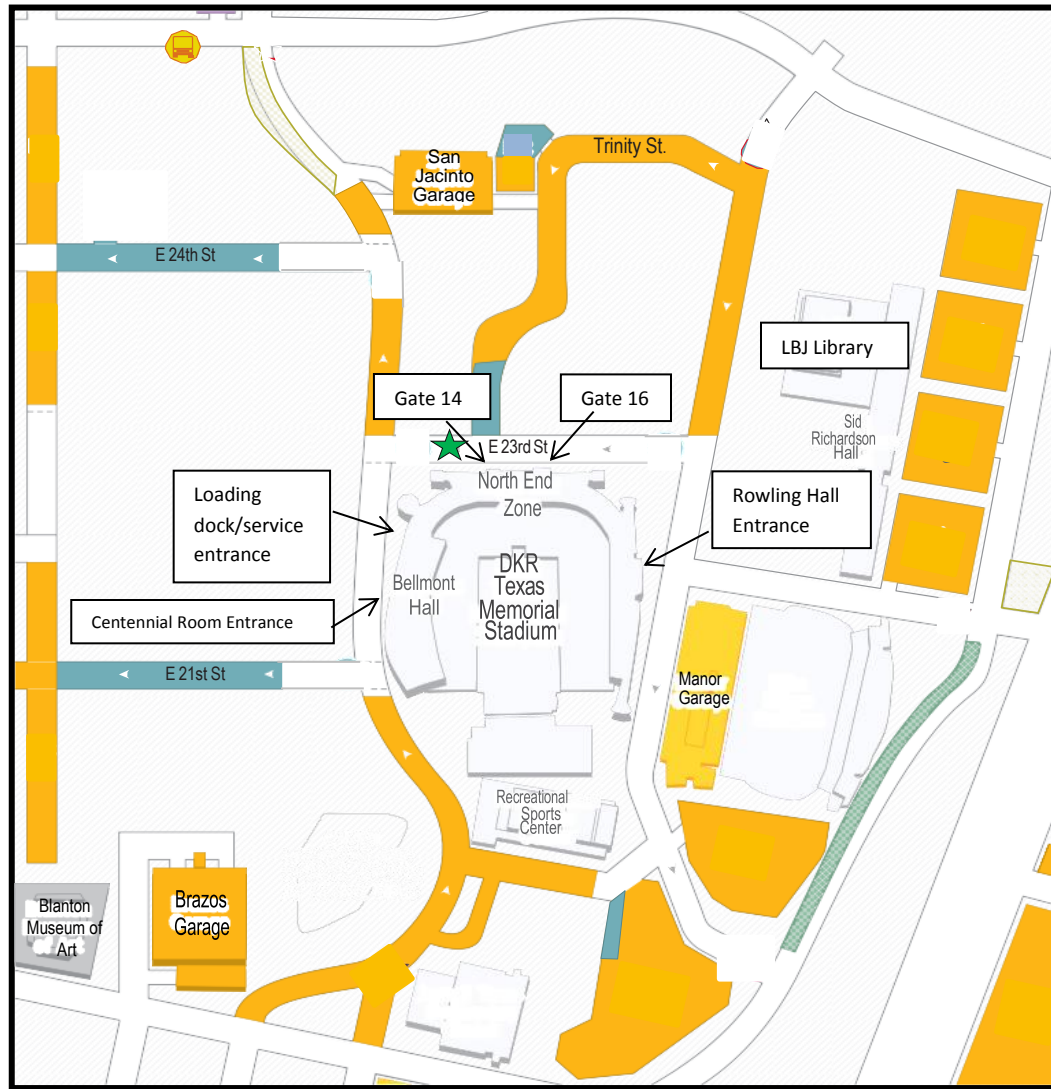

Darrell K Royal Texas Memorial Stadium Parking and Direction Map

Gate 14 and 16 physical address:
405 ½ E 23rd St. Austin, TX 78712

Loading Dock physical address:
2139 San Jacinto Blvd. Austin, TX 78712

Directions to DKR Stadium

Manor Parking Garage

- From IH-35 exit Manor Road
- Turn west toward Stadium (Clyde Littlefield Drive)
- The parking garage will be on your left

San Jacinto Parking Garage

- From IH-35 exit Dean Keeton
- Turn West toward Campus
- Turn left on to San Jacinto Blvd
- The parking garage will be on your left

★ - Guard Booth